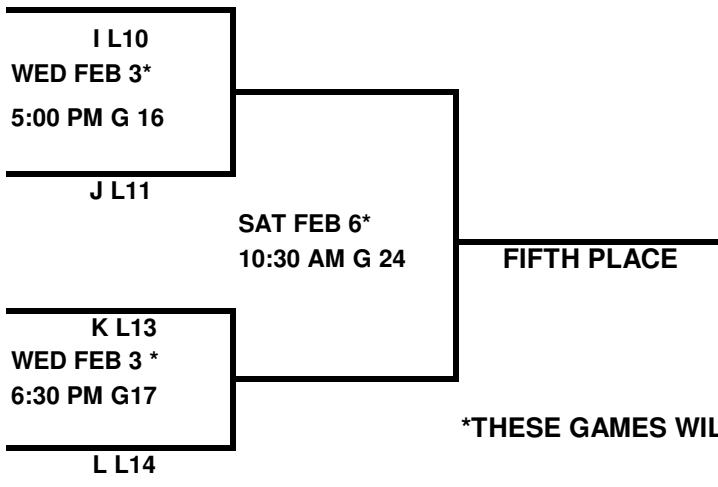

2010 HILLIARD MEMORIAL BASKETBALL TOURNAMENT

**TOP TEAM IS HOME TEAM AND SHOULD WEAR LIGHT COLORED JERSEYS
BASKETBALLS AND WATER W/CUPS WILL BE PROVIDED.
GAMES WILL BEGIN 15 MINUTES AFTER THE PREVIOUS GAME.**

** Seedings were determined by over all record, head to head competition and a flip of the coin in the case of ties. Adjustments were made in the seeding so that when possible common district teams would not play each other in the first round.