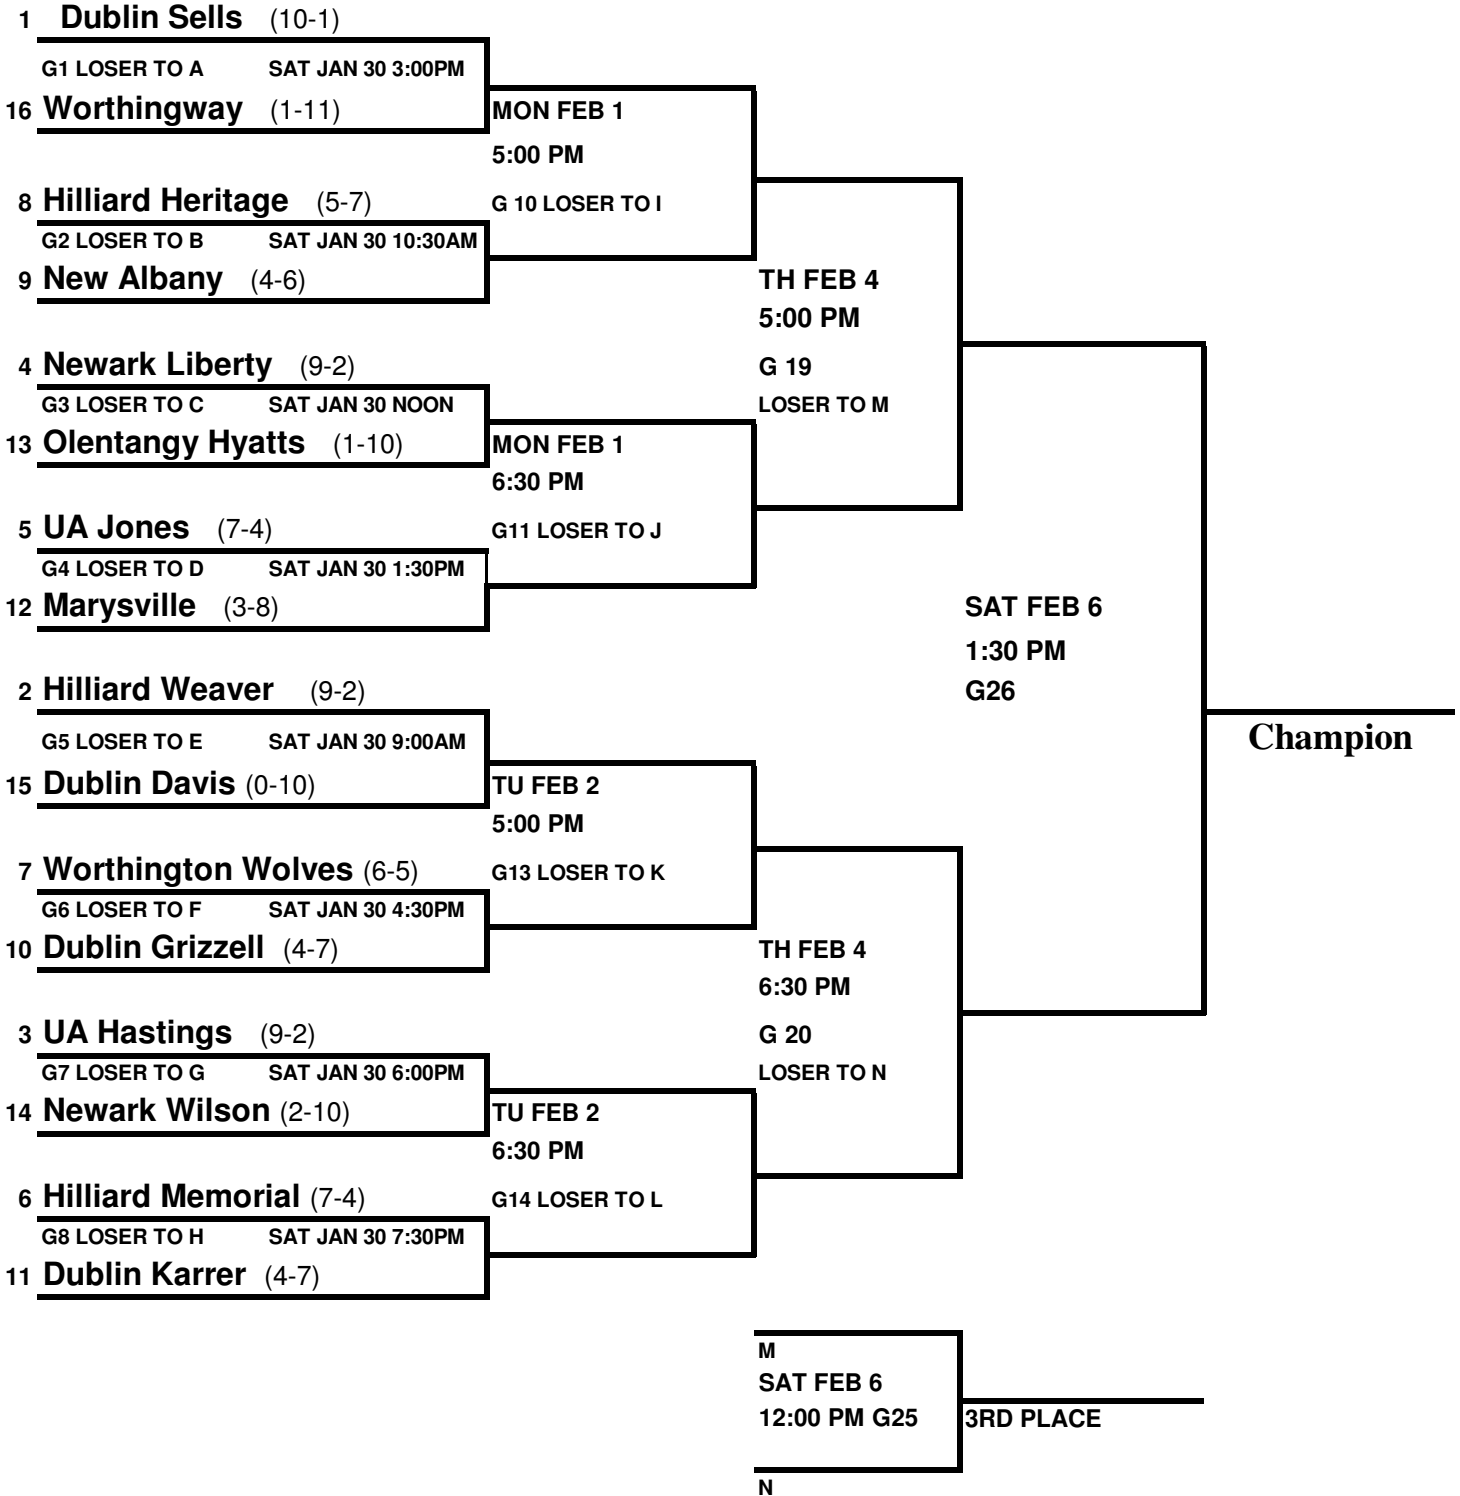

2010 HILLIARD MEMORIAL BASKETBALL TOURNAMENT

**TOP TEAM IS HOME TEAM AND SHOULD WEAR LIGHT COLORED JERSEYS
BASKETBALLS AND WATER W/CUPS WILL BE PROVIDED.
GAMES WILL BEGIN 15 MINUTES AFTER THE PREVIOUS GAME.**

** Seedings were determined by over all record, head to head competition and a flip of the coin in the case of ties. Adjustments were made in the seeding so that when possible common district teams would not play each other in the first round.